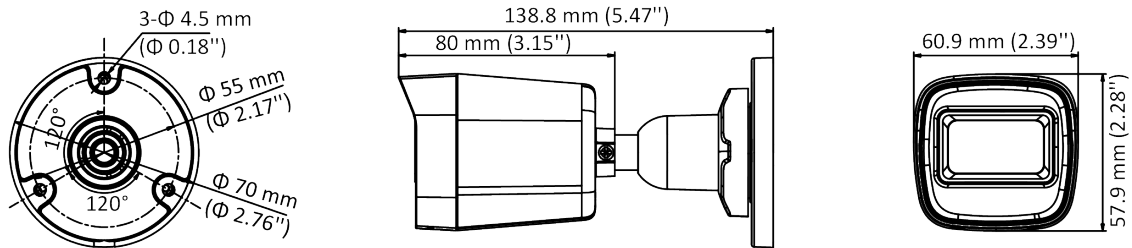

DS-2CE16D0T-ITF 2 MP Camera

- 2 MP, 1920 × 1080 resolution
- 2.8 mm, 3.6 mm, 6 mm fixed lens
- 4 in 1 video output (switchable TVI/AHD/CVI/CVBS)
- Smart IR, up to 30 m IR distance
- IP67

Specification

Camera	
Image Sensor	2 MP CMOS
Signal System	PAL/NTSC
Resolution	1920 (H) × 1080 (V)
Frame Rate	TVI: 1080P@30fps, 1080P@25fps CVI: 1080P@30fps, 1080P@25fps AHD: 1080P@30fps, 1080P@25fps CVBS: PAL/NTSC
Min. illumination	0.01 Lux@(F1.2, AGC ON), 0 Lux with IR
Shutter Time	PAL: 1/25 s to 1/50, 000 s NTSC: 1/30 s to 1/50, 000 s
Lens	2.8 mm, 3.6 mm, 6 mm fixed lens
Field of View	2.8 mm, horizontal FOV: 99.5°, vertical FOV: 53.7°, diagonal FOV: 116.5° 3.6 mm, horizontal FOV: 76.4°, vertical FOV: 41.9°, diagonal FOV: 89.6° 6 mm, horizontal FOV: 49.2°, vertical FOV: 28.3°, diagonal FOV: 56.1°
Lens Mount	M12
Day & Night	ICR
WDR (Wide Dynamic Range)	Digital WDR
Angle Adjustment	Pan: 0 to 360°, Tilt: 0 to 90°, Rotation: 0 to 360°
Menu	
Image Mode	STD/HIGH-SAT
AGC	Yes
Day/Night Mode	Auto/Color/BW (Black and White)
White Balance	Auto/Manual
AE (Auto Exposure) Mode	Global/BLC/HLC/DWDR
Noise Reduction	2D DNR
Language	English
Function	Brightness, Sharpness, Smart IR
Interface	
Video Output	Switchable TVI/AHD/CVI/CVBS
General	
Operating Conditions	-40 °C to 60 °C (-40 °F to 140 °F), humidity 90% or less (non-condensing)
Power Supply	12 VDC ± 25%
Power Consumption	Max. 3 W
Protection Level	IP67
Material	Metal
IR Range	Up to 30 m
Communication	HIKVISION-C

General

Dimensions	57.9 mm × 60.9 mm × 138.8 mm (2.28" × 2.39" × 5.47")
Weight	Approx. 257 g (0.57 lb.)

Available Model

DS-2CE16D0T-ITF

Dimension

Accessory

**DS-1280ZJ-XS
Junction Box**

Distributed by